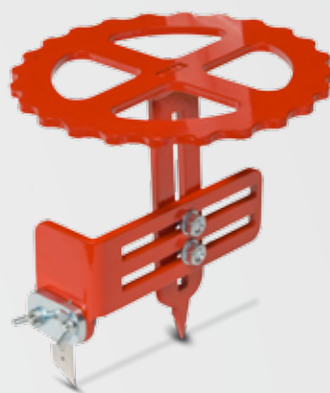

TurfSet

The complete Tool-Set for the professional installation of synthetic turf

SeamFix

Pressure tool for the solidified connection of the seams of artificial grass and glue coated seam tape.

GlueFix GF300

Glue applicator for glue coating of seam tape for artificial grass. Stationary version.

**LineCutter**

For cutting of variable width of straight lines and circular lines in artificial lawn.

**CircleCutter**

Tool for perfect circular cuttings in artificial lawn

TurfSet

TurfGrip (2x)

Gripping tongs for a fast and easy paving of artificial lawn.

GrassCutter

Proper cutting alongside of existing track seams of artificial lawn

EdgeTrimmer

For trimming of artificial grass strips

FloorTest FT50

Measuring tool for synthetic sports surfaces and filled artificial grass surfaces. Range 0 – 50 mm

Safety Cutter (5x)

Knife blades (20x)

Measuring tape (100 m)