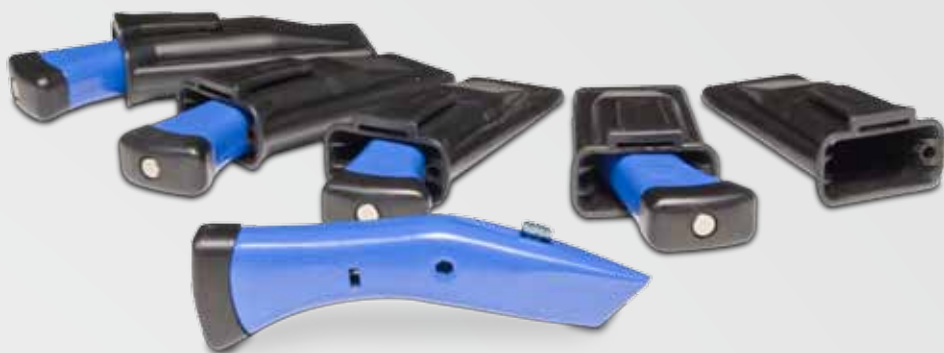

TurfSet

The complete Tool-Set for the professional installation of synthetic turf

SeamFix

Pressure tool for the solidified connection of the seams of artificial grass and glue coated seam tape.

GlueFix GF300

Glue applicator for glue coating of seam tape for artificial grass. Stationary version.

**LineCutter**

For cutting of variable width of straight lines and circular lines in artificial lawn.

**CircleCutter**

Tool for perfect circular cuttings in artificial lawn

TurfSet

TurfGrip (2x)

Gripping tongs for a fast and easy paving of artificial lawn.

GrassCutter

Proper cutting alongside of existing track seams of artificial lawn

EdgeTrimmer

For trimming of artificial grass strips

FloorTest FT50

Measuring tool for synthetic sports surfaces and filled artificial grass surfaces. Range 0 – 50 mm

Safety Cutter (5x)

Knife blades (20x)

Measuring tape (100 m)